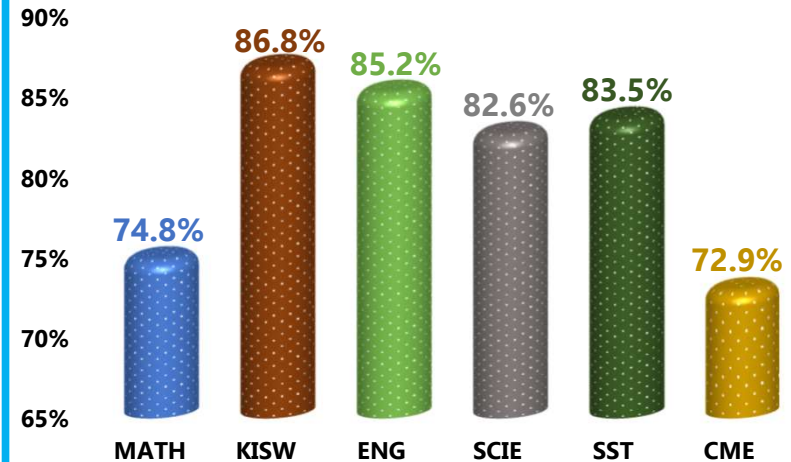

GOOD VICTORY

REGION: IRINGA

SCHOOL AVERAGE

40.5

DISTRICT: IRINGA MC

SUBJECT AND GRADE PERFORMANCE ANALYSIS

SUBJECT RANKING

KISWAHILI	43.4	87%	1
ENGLISH	42.6	85%	2
SOCIAL STUDIES	41.8	84%	3
SCIENCE	41.3	83%	4
MATHEMATICS	37.4	75%	5
CIVIC AND MORAL EDUCATION	36.5	73%	6

SUBJECT GRADE ANALYSIS

SUBJECT/GRADE	A	B	C	D	E
MATHEMATICS	11	7	6	0	0
KISWAHILI	20	4	0	0	0
ENGLISH	17	7	0	0	0
SCIENCE	15	8	1	0	0
SOCIAL STUDIES	18	5	1	0	0
CIVIC AND MORAL	5	15	4	0	0

OVERALL GRADE ANALYSIS

A	14	24	58%
B	10		42%
C	0		0%
D	0		0%
E	0		0%

CHART SUBJECT ANALYSIS

BOYS VS GIRLS PERFORMANCE

	SAT		SAT	24
	7		17	
30%		70%		

REGISTERED	24	100%
SEATED	24	100%
ABSENTEES	0	0%
PASSED	24	100%
FAILED	0	0%